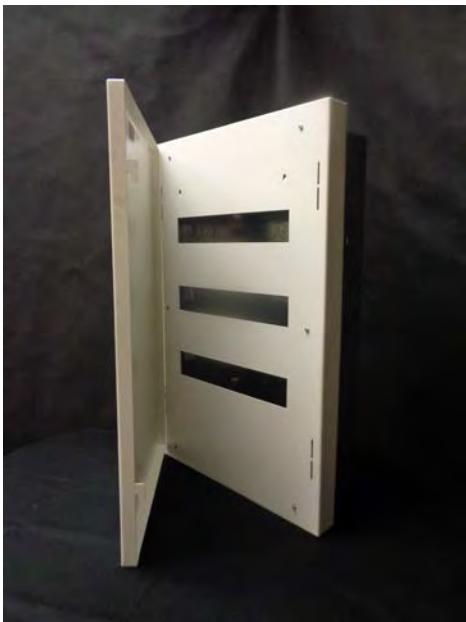

Pages 1	Metcon Distribution Cabinet
Pages 2	Metcon Full Panel Data Network Cabinet
Pages 3	Metcon Multiboard Data Network Cabinet
Pages 4	Metcon Smart Meter Reverse Cabinet
	Metcon Smart Meter Distribution Reverse Cabinet
Pages 5	Metcon Smart Meter Cabinet
	Metcon Smart Meter Distribution Cabinet
Pages 6	Accessories/Options

Email: Sales@metalcon.co.nz

Phone: (04) 499 2494

METCON DISTRIBUTION CABINET

Din Rail Included
 Recess Wall Mounted
 Powder Coated Mannex Appliance White
 Lift On Lift Off 20mm Door

Code	Internal Size (HxW) mm	External Size (HxW) mm	Wall Opening (HxW) Size mm	Wall Depth Size mm	Trade Price
MD300 - 15 WAY	275 X 355	325x400	280x360	90	\$ 130.04
MD450 - 30 WAY	425 X 355	475x400	430x360	90	\$ 163.23
MD600 - 45 WAY	575 X 355	625x400	580x360	90	\$ 212.58
MD750 - 60 WAY	725 X 355	775x400	730x360	90	\$ 262.60
MD900 - 75 WAY	875 X 355	925x400	880x360	90	\$ 304.40

Email: Sales@metalcon.co.nz

Phone: (04) 499 2494

METCON FULL PANEL DATA NETWORK CABINET

Full Panel
 Recess Wall Mounted
 Powder Coated Mannex Appliance White
 Lift On Lift Off 20mm Door

Code	Internal Panel Size (HxW) mm	External Size (HxW) mm	Wall Opening (HxW) Size mm	Wall Depth Size mm	Trade Price
MDCFP300	275 X 355	325x400	280x360	90	\$ 149.30
MDCFP450	425 X 355	475x400	430x360	90	\$ 163.99
MDCFP600	575 X 355	625x400	580x360	90	\$ 178.19
MDCFP750	725 X 355	775x400	730x360	90	\$ 188.38
MDCFP900	875 X 355	925x400	880x360	90	\$ 231.21
MDCFP1050	1025 X 355	1075X400	1030X360	90	\$ 244.15